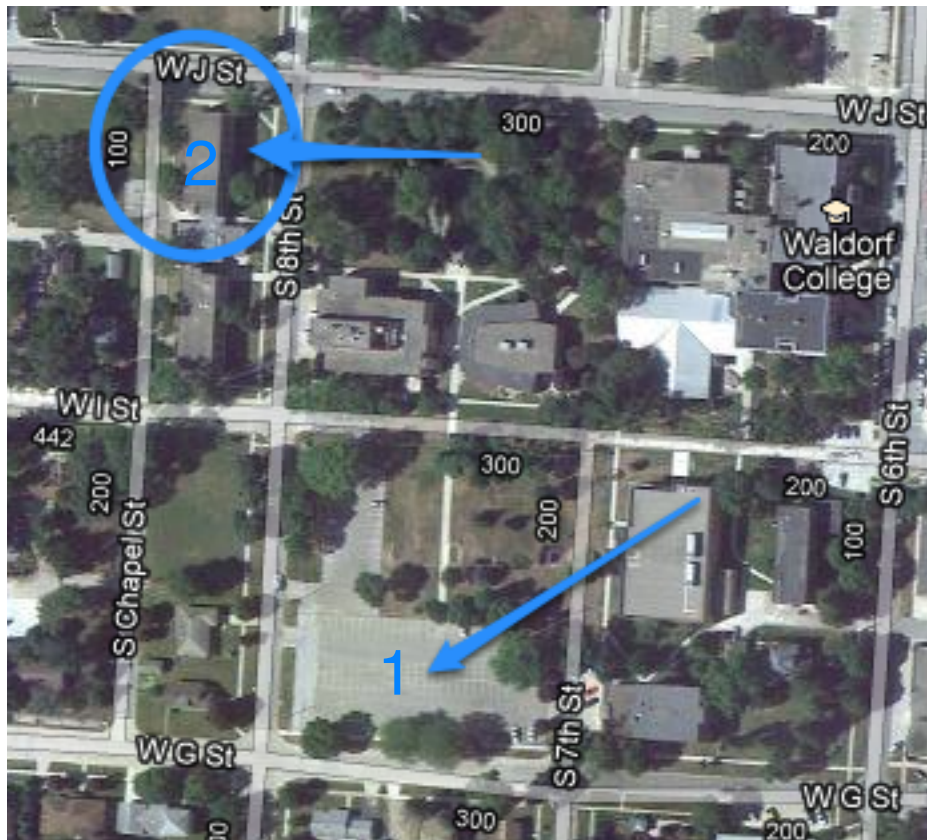

## Directions to Waldorf College and Check-In Location

1. From I-35, take Hwy 9 West - Continue for 16 miles:

(please note, two routes are indicated on each map, however, instructions will only indicate the I35 route)

2. Turn LEFT onto Hwy 69 South - Continue 0.6 miles

3. Turn RIGHT onto East G Street - Continue 0.4 miles

4. Take a LEFT into the Ormseth Hall parking lot just passed S 7th St.

4. Please find a parking space in the lot marked **1** on the map
5. Proceed to the Blue Stars Spring Training Office in Tanner Hall room 205, indicated **2** on the map