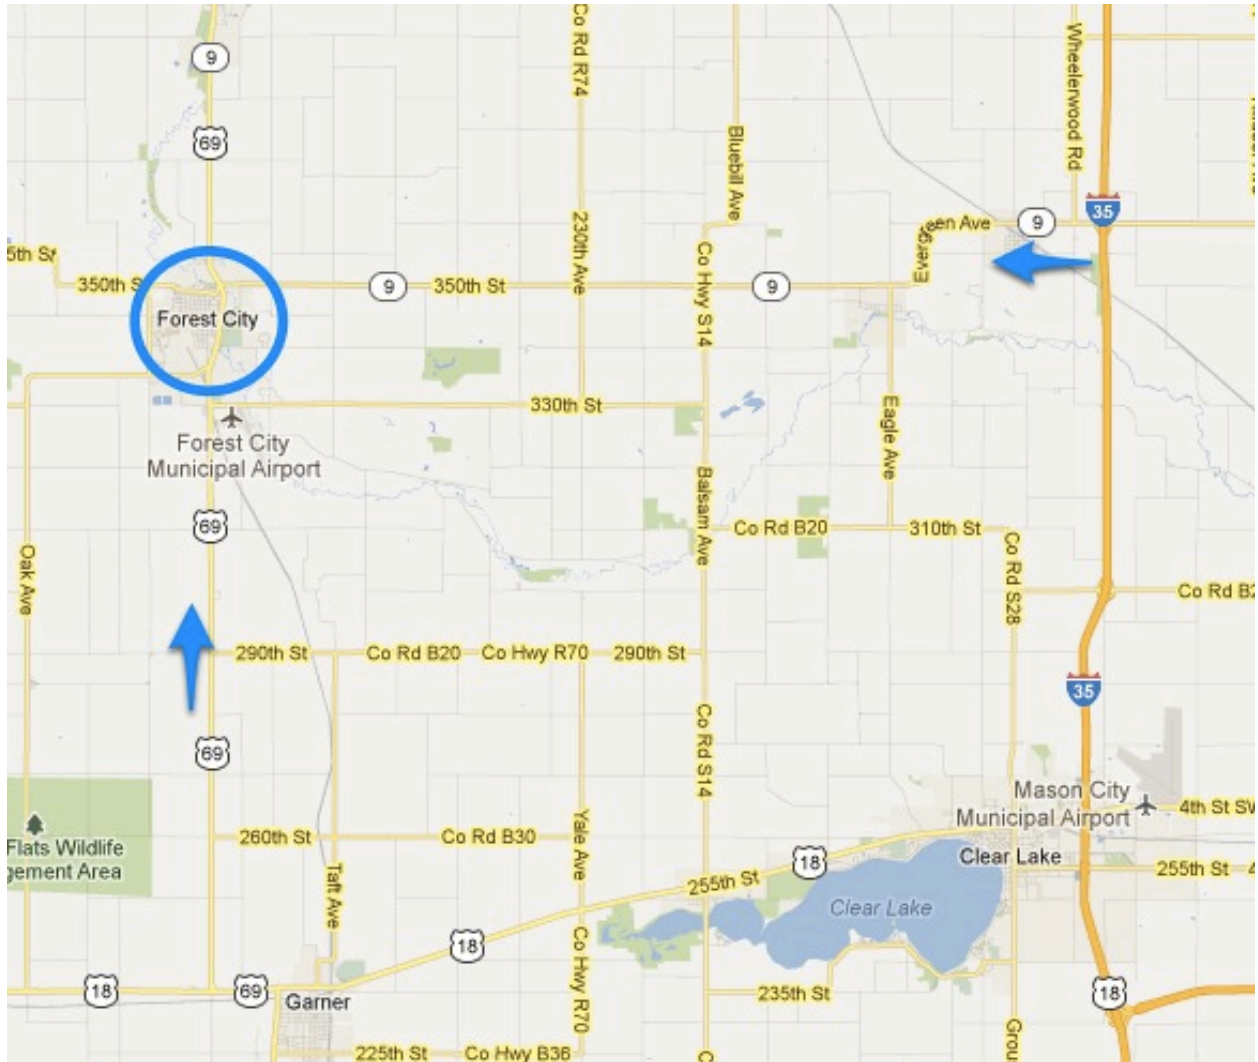

# BLUE STARS

DRUM & BUGLE CORPS • LA CROSSE, WI

## Directions to Waldorf College and Check-In Location

1. From I-35, take Hwy 9 West - Continue for 16 miles:

(please note, two routes are indicated on each map, however, instructions will only indicate the I35 route)

2. Turn LEFT onto Hwy 69 South - Continue 0.6 miles

3. Turn RIGHT onto East G Street - Continue 0.4 miles

4. Take a LEFT into the Ormseth Hall parking lot just passed S 7th St.

4. Please find a parking space in the lot marked **1** on the map
5. Proceed to the Blue Stars Spring Training Office in Tanner Hall room 205, indicated **2** on the map