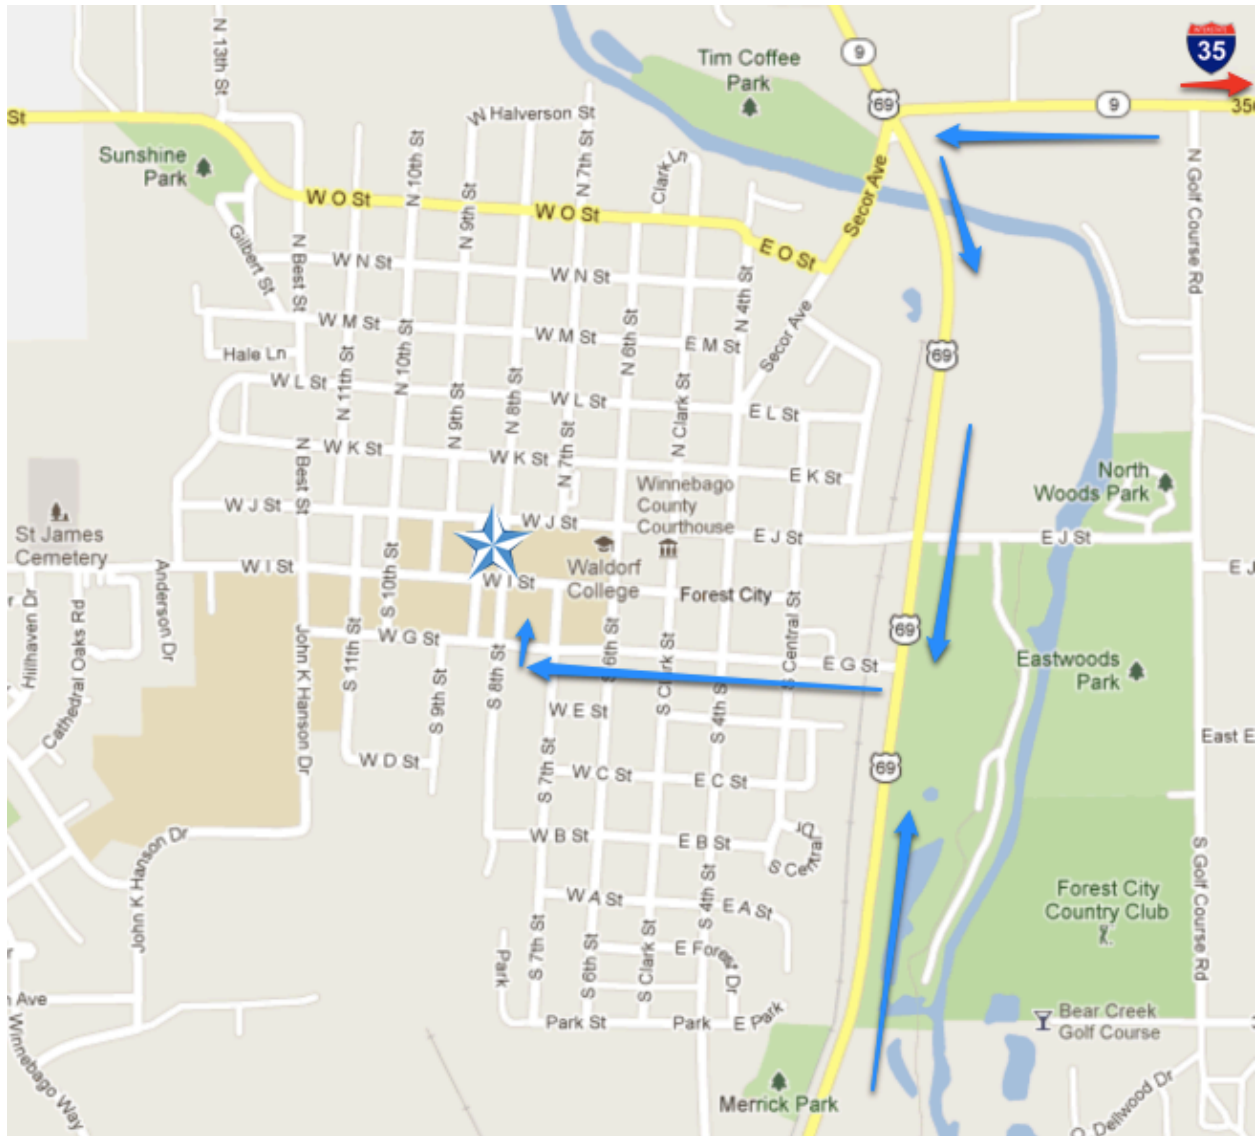

## Directions to Waldorf College and Check-In Location

1. From I-35, take Hwy 9 West - Continue for 16 miles:

(please note, two routes are indicated on each map, however, instructions will only indicate the I35 route)

2. Turn LEFT onto Hwy 69 South - Continue 0.6 miles

3. Turn RIGHT onto East G Street - Continue 0.4 miles

4. Take a LEFT into the Ormseth Hall parking lot just passed S 7th St.

4. Please find a parking space in the lot marked **1** on the map
5. Proceed to the Blue Stars Spring Training Office in Tanner Hall room 205, indicated **2** on the map